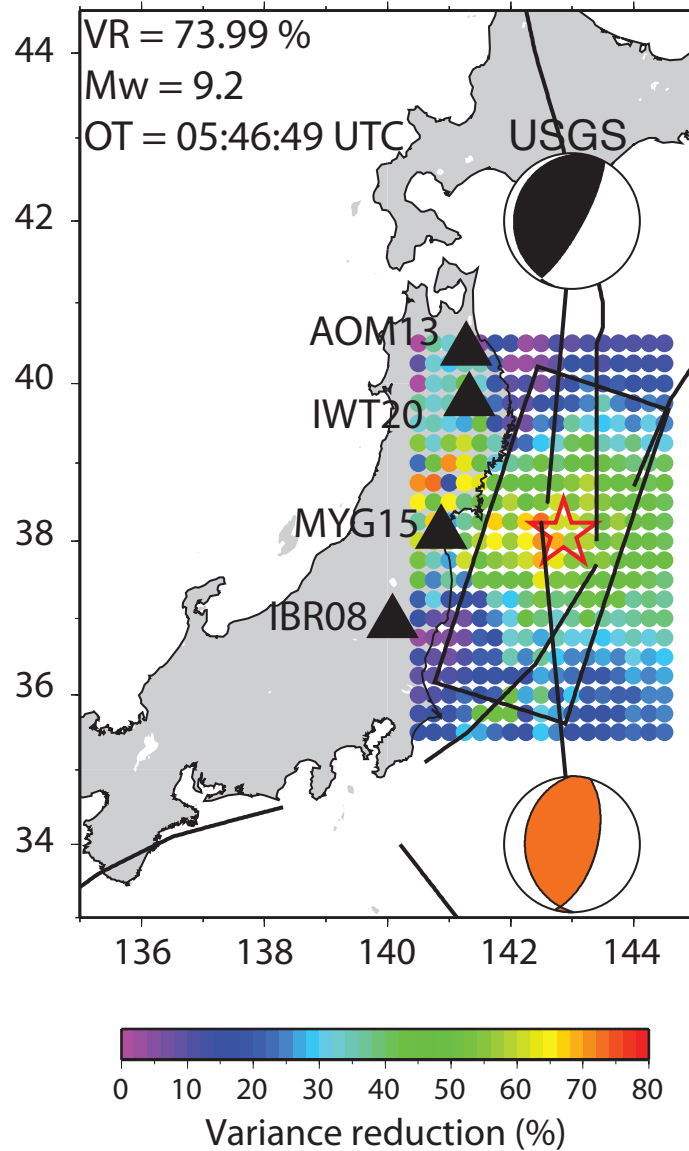

Berkeley Seismological Laboratory

Annual Report
July 2010 - June 2011